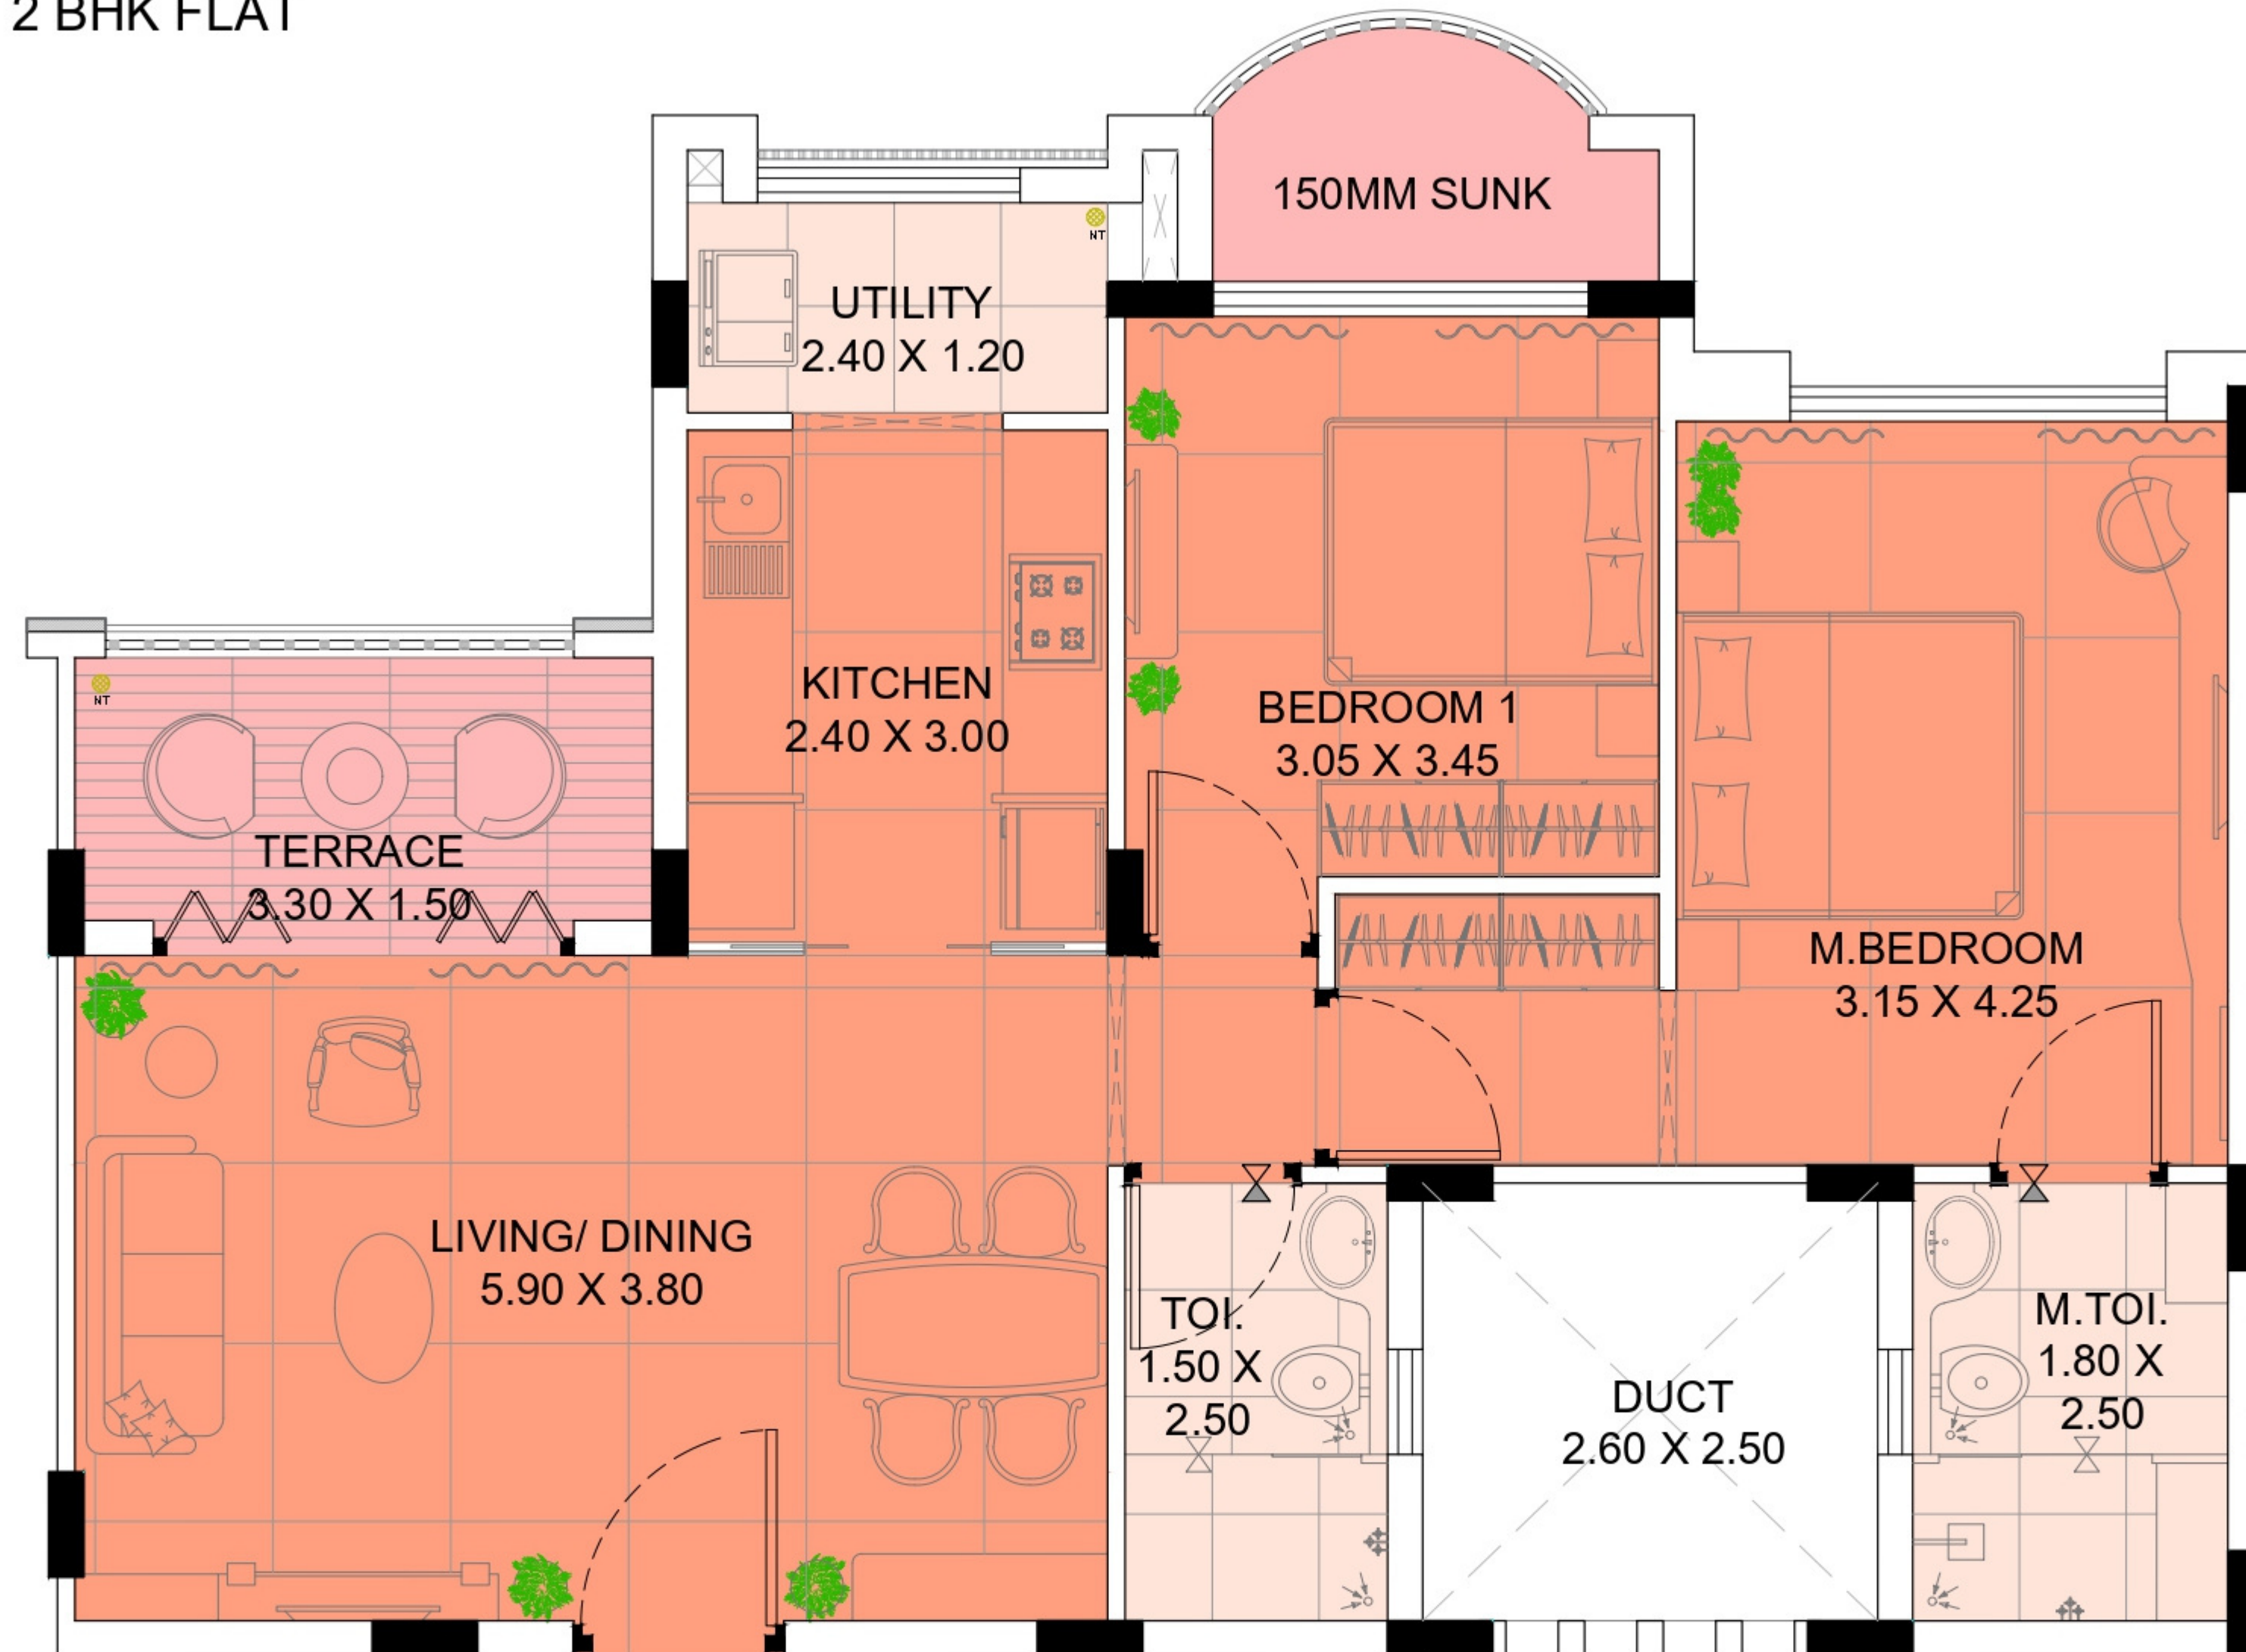

FURNITURE LAYOUT  
2 BHK FLAT

DATE : 20.04.2022

Type	RERA Area (A)	Balcony Area (B)	BU Area (A+B+ External walls)	Common Area	Saleable Area
2 BHK	68.70 Sqm	8.05 Sqm	84.65 Sqm	17.35 Sqm	102.00 Sqm

PROPOSED RESIDENCE INTERIOR LAYOUT FOR  
IKIGAI GOA, SENIOR LIVING HOUSING BY MANASUM SENIOR LIVING