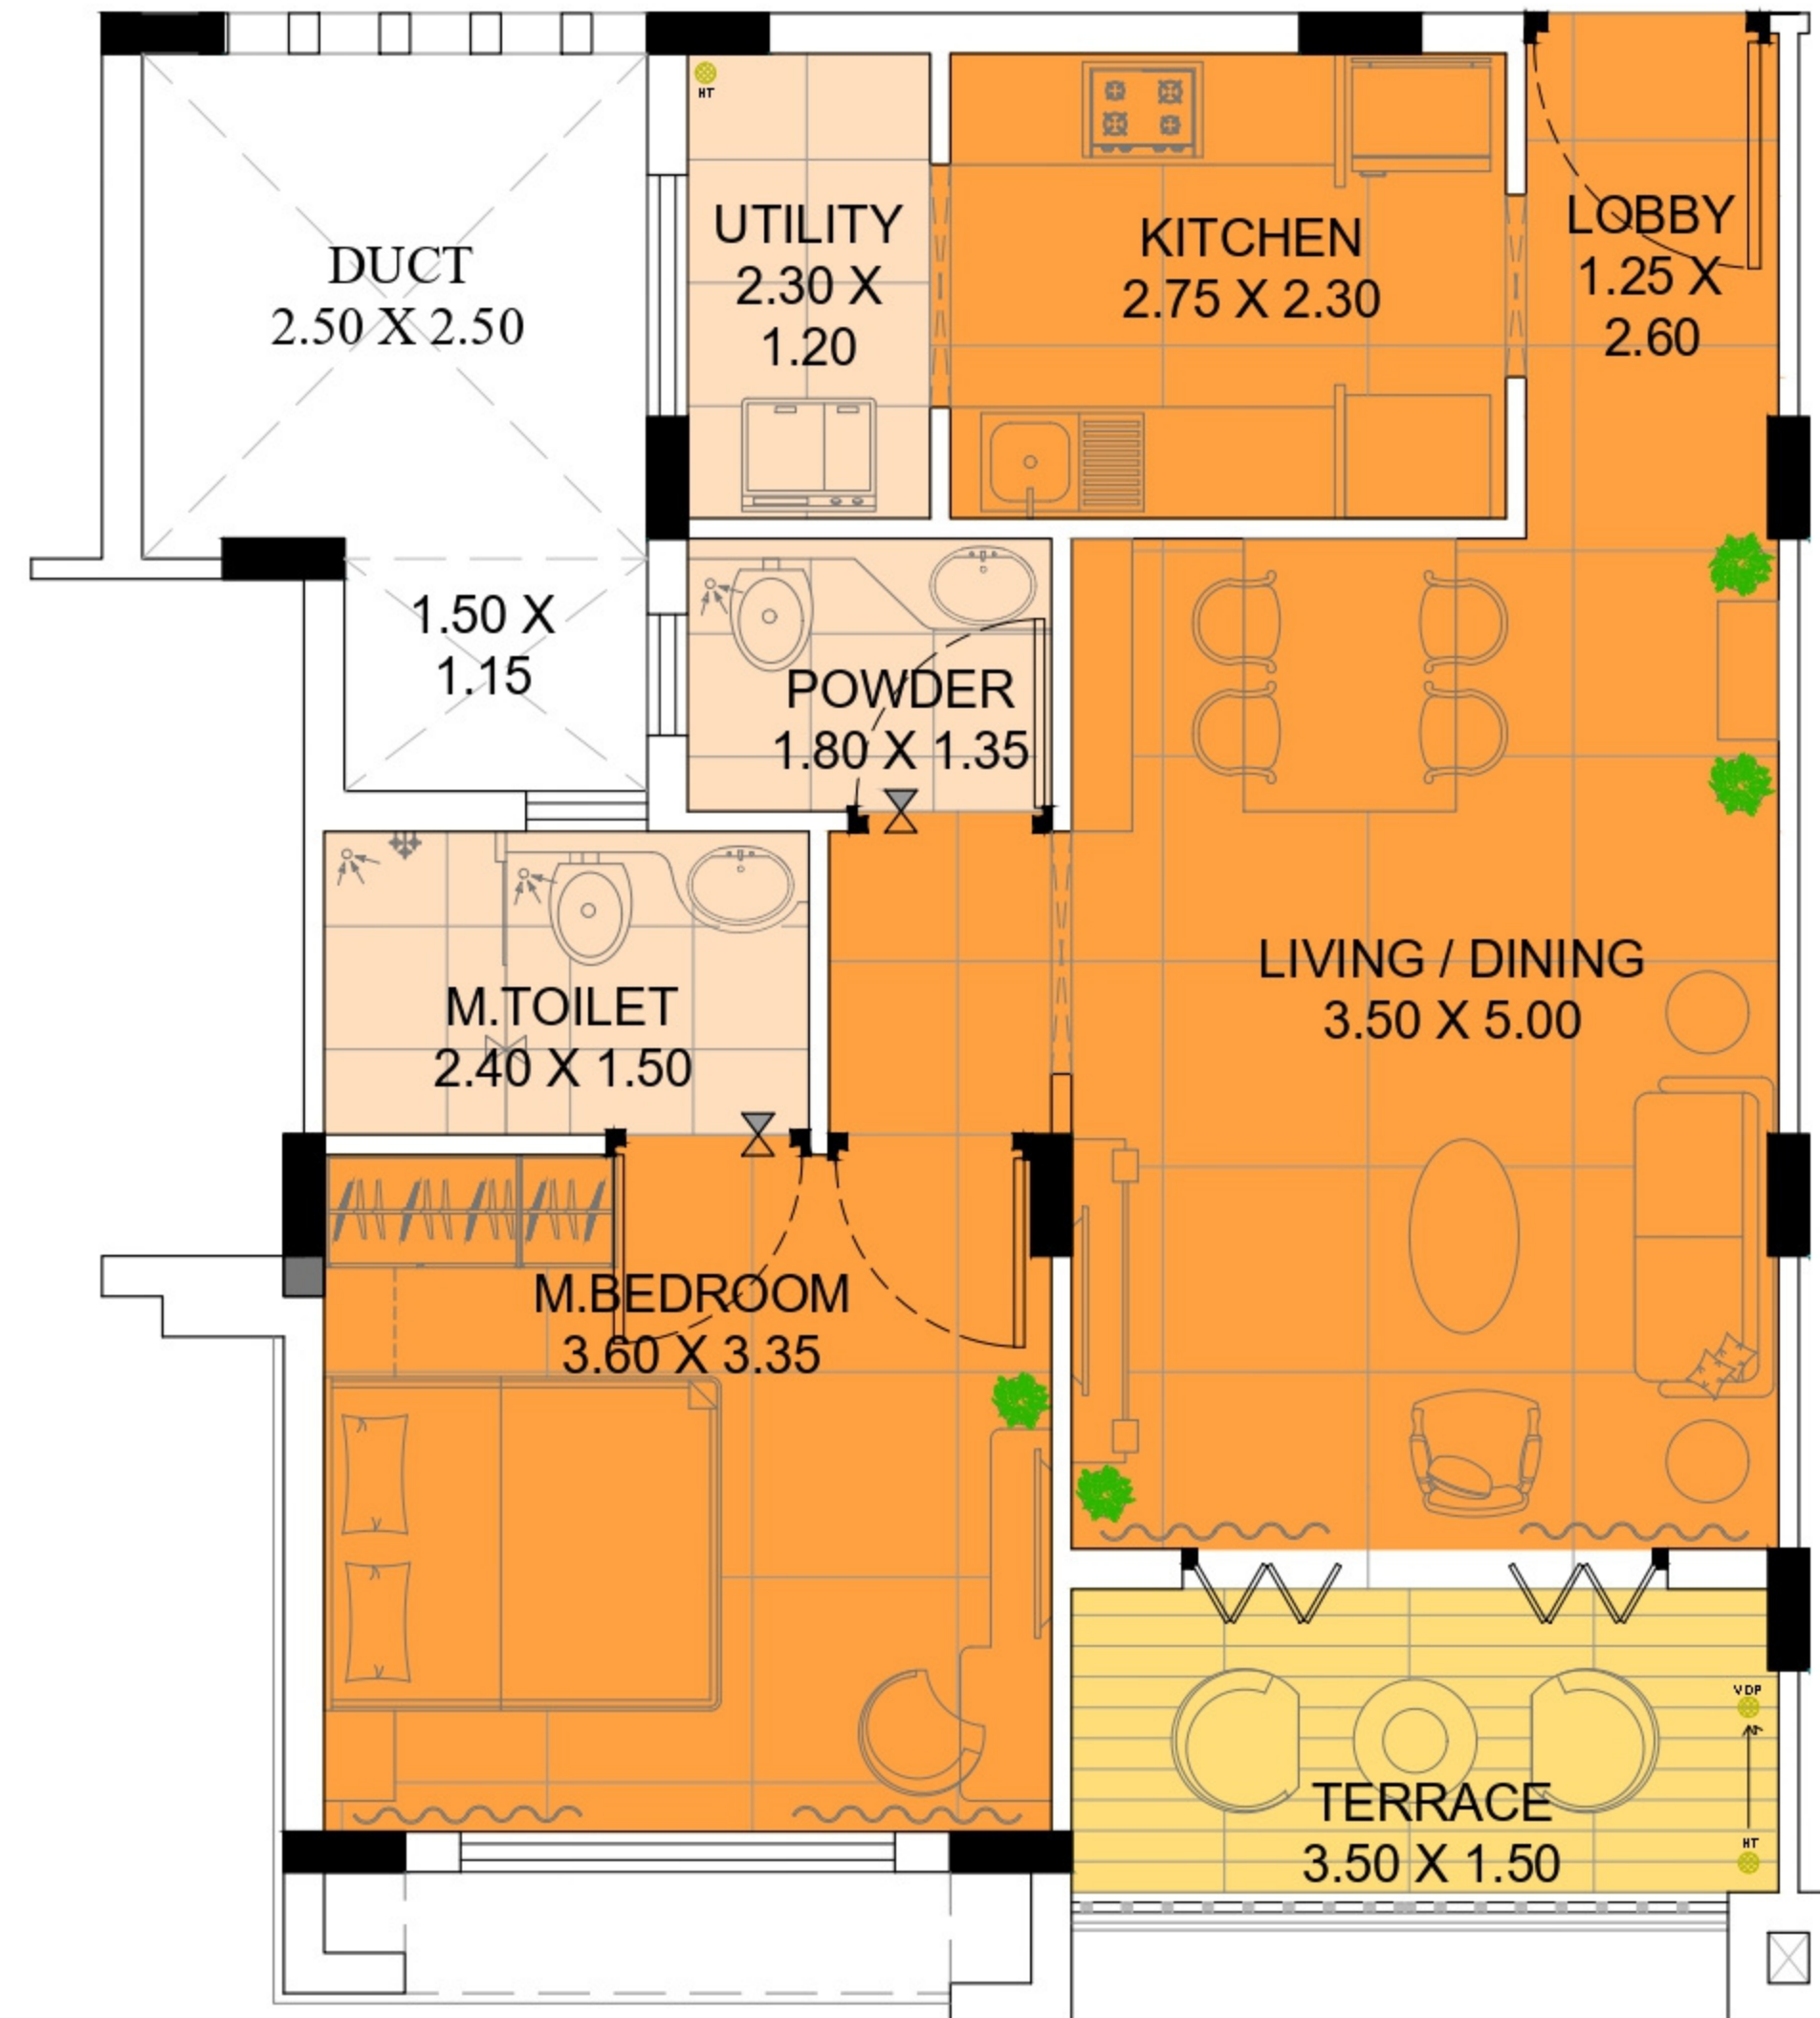

**FURNITURE LAYOUT
1 BHK FLAT**

DATE : 20.04.2022

Type	RERA Area (A)	Balcony Area (B)	BU Area (A+B+ External walls)	Common Area	Saleable Area
1 BHK	49.25 Sqm	8.40 Sqm	62.30 Sqm	12.70 Sqm	75.00 Sqm

PROPOSED RESIDENCE INTERIOR LAYOUT FOR
IKIGAI GOA, SENIOR LIVING HOUSING BY MANASUM SENIOR LIVING